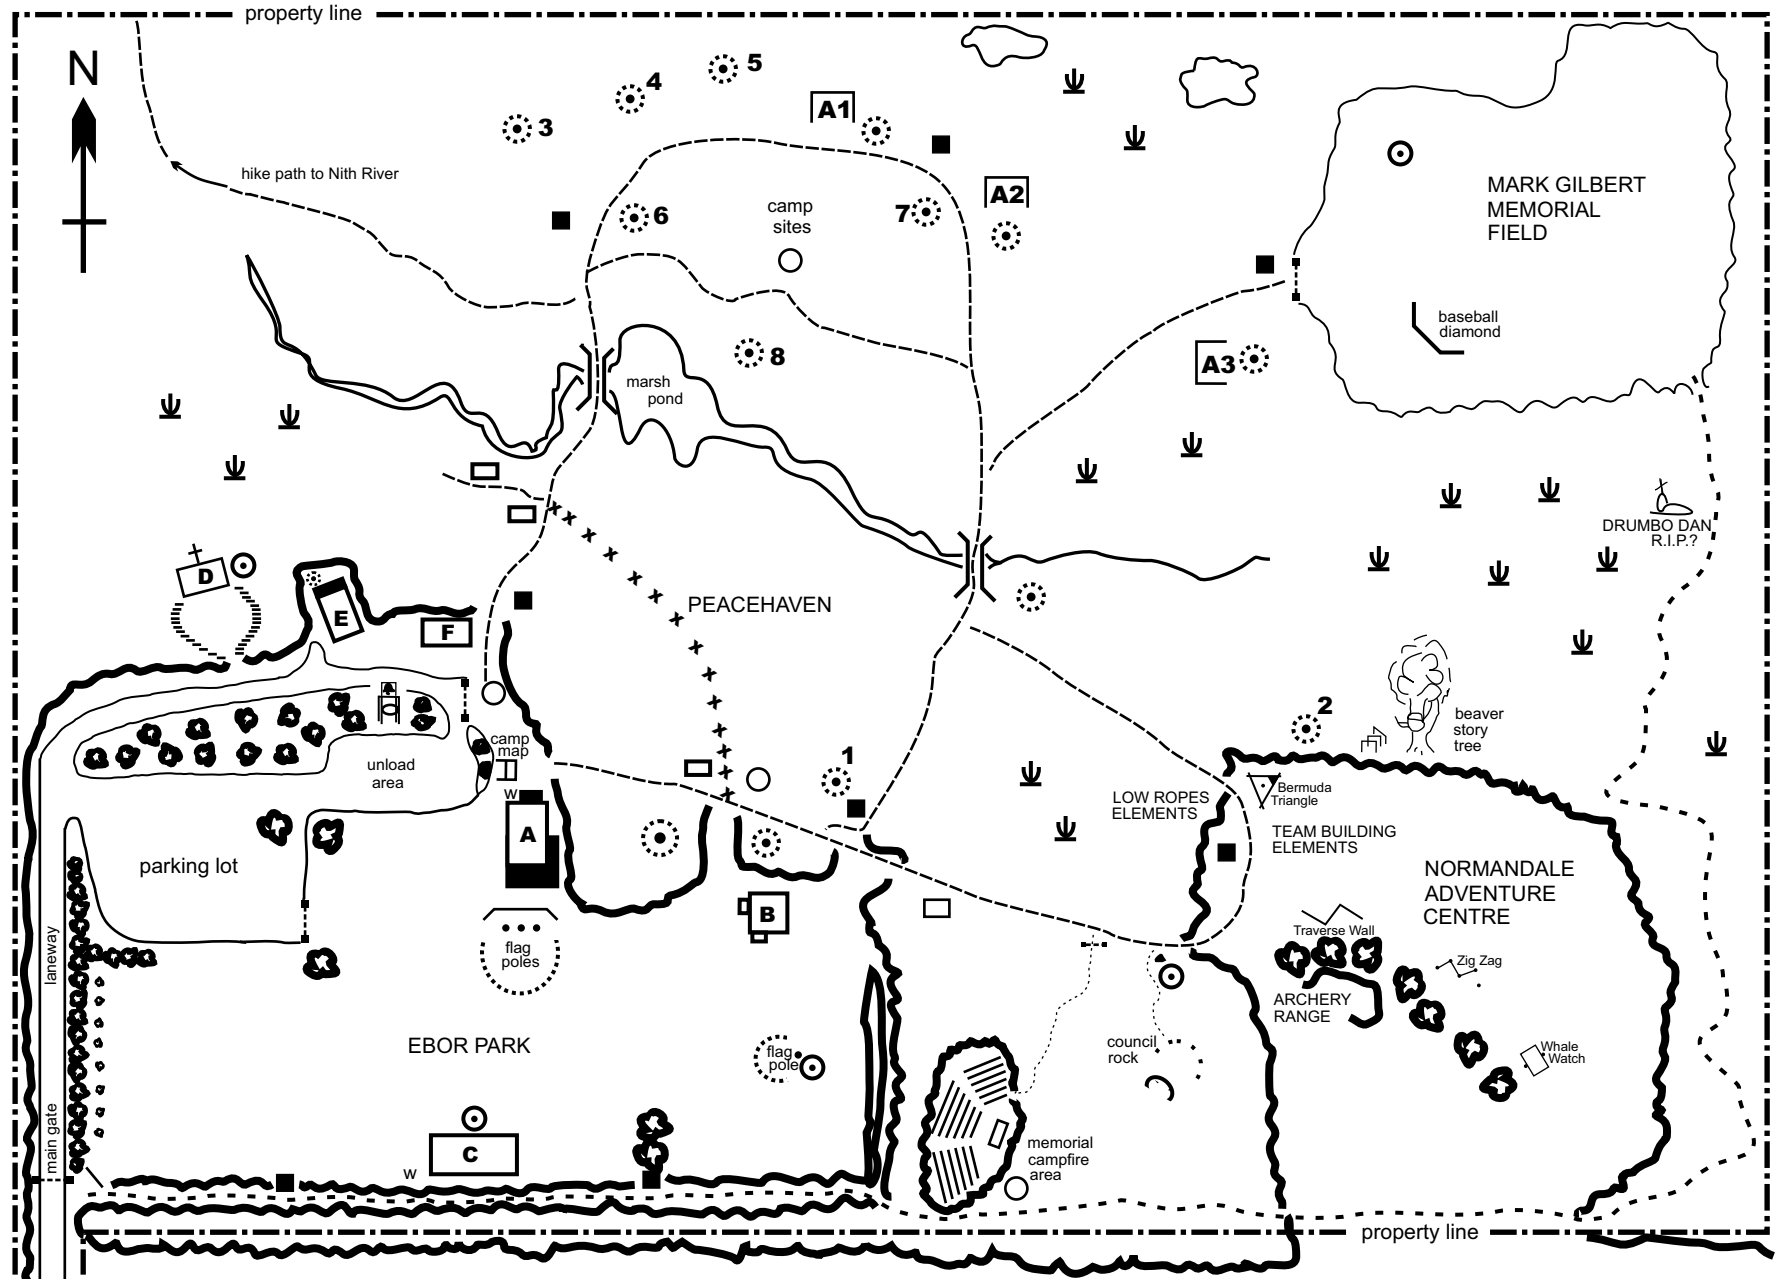

# map of SCOUTS CANADA - CAMP IMPEESA

<b>A</b> BEAVER LODGE	marsh land	memorial site
<b>B</b> ANNIKKI SNOW CENTRE	campfire	storage facilities
<b>C</b> STU MURCHIE PAVILION	cinder pit	gateway
<b>D</b> RALPH HIGHT MEMORIAL CHAPEL	w water facilities	Friendship Trail
<b>E</b> MAJOR R.J. BLACK'S CABIN	<b>A#</b> adirondack shelter	+ + + + Peacehaven Trail
<b>F</b> MAINTENANCE UTILITY DRIVE SHED	washroom	main trail
		property line

A1 Spruce	1 Cattail
A2 Oak	2 Thistle
A3 Pine	3 Wild Carrot
	4 Wild Leek
	5 Fiddlehead
	6 Bell Flower
	7 Wild Lily
	8 Trillium